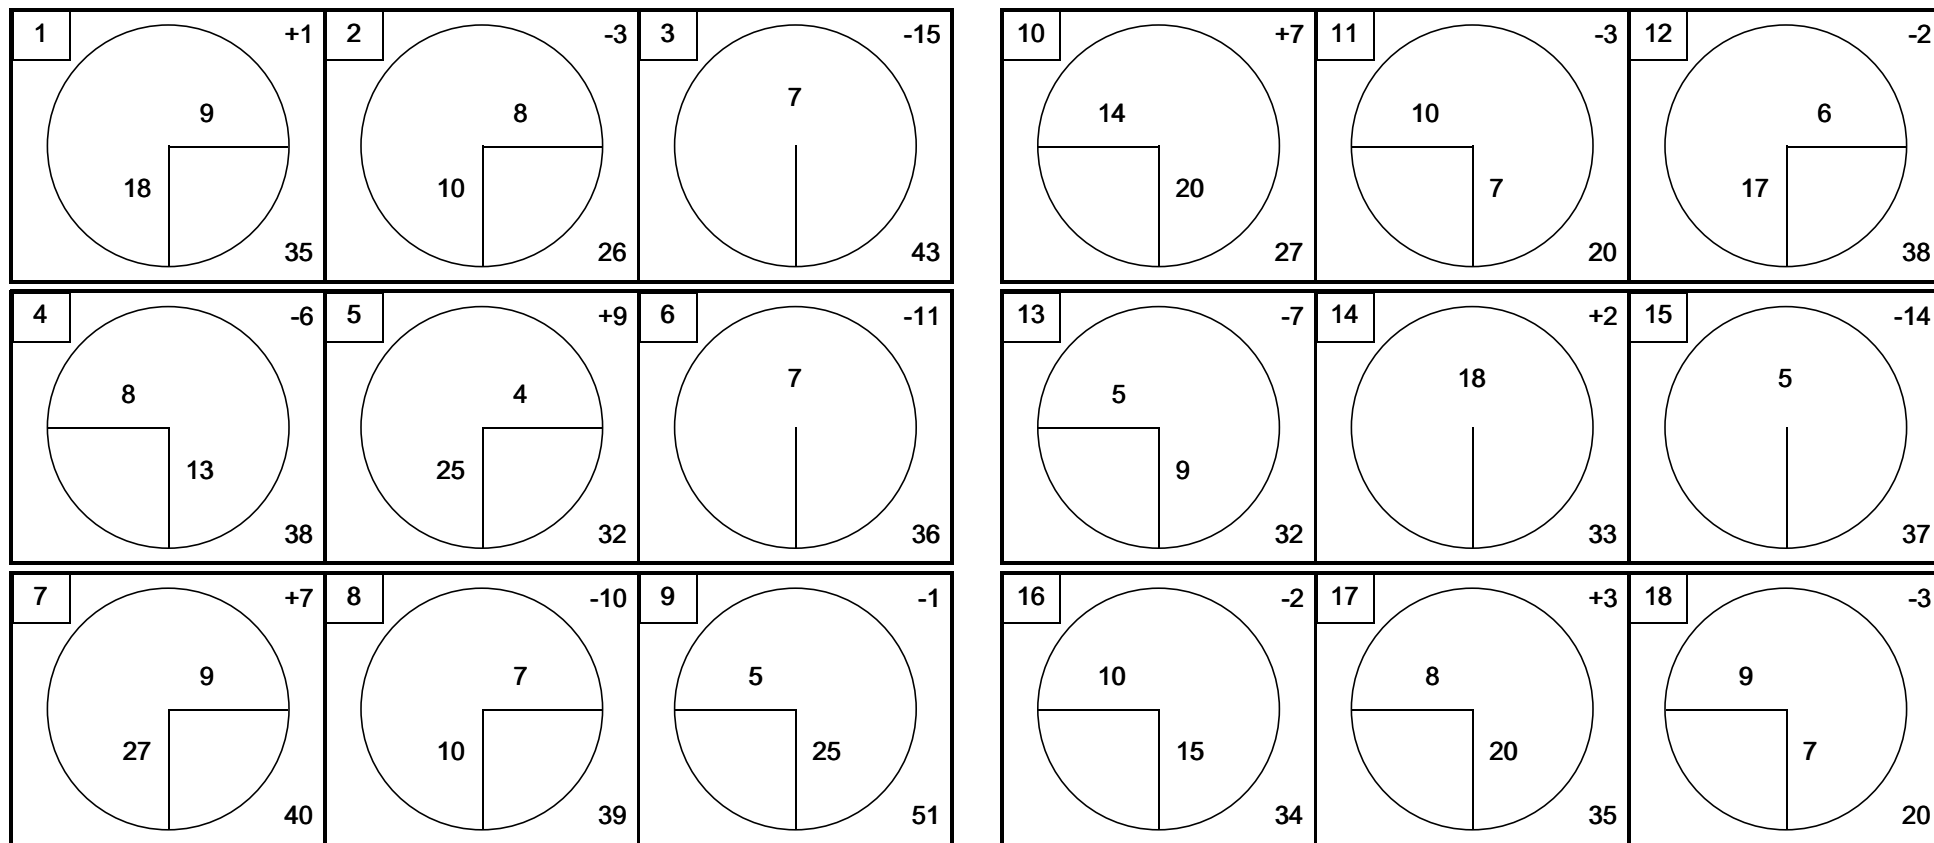

TAYLORMADE ONE DAY 36-HOLE MAJOR

LEGENDS ON THE NIAGARA - USSHER'S CREEK
MONDAY JUNE 14, 2021

The GTA AM Tour Pace of Play Policy is in effect for this tournament

Below are situations when groups are considered OUT OF POSITION and may be subject to penalty:

- The first group to start will be considered out of position if, at any time during the round, they exceed the time allotted to play.
- Any following group is out of position if,
 - when starting play of any par 3 or 4 hole the preceding group has completed play of the hole OR takes more than the allotted time to finish a hole, and
 - when starting play of any par 5 hole, the preceding group of players is on the putting green OR takes more than the allotted time to finish a hole.
- Pace of play will be monitored by the GTA AM TOUR. Any group out of position MUST regain it's position.
- A group that is out of position will normally be so informed by the Committee prior to monitoring and timing. However, the Committee reserves the right to time any group that the Committee deems is out of position, whether or not the group has been informed.
- Any player in a group which is out of position is subject to penalty (as described in the GTA Am Tour's Pace of Play Policy) for undue delay if, during the round, he twice takes 40 seconds or more to play a stroke.