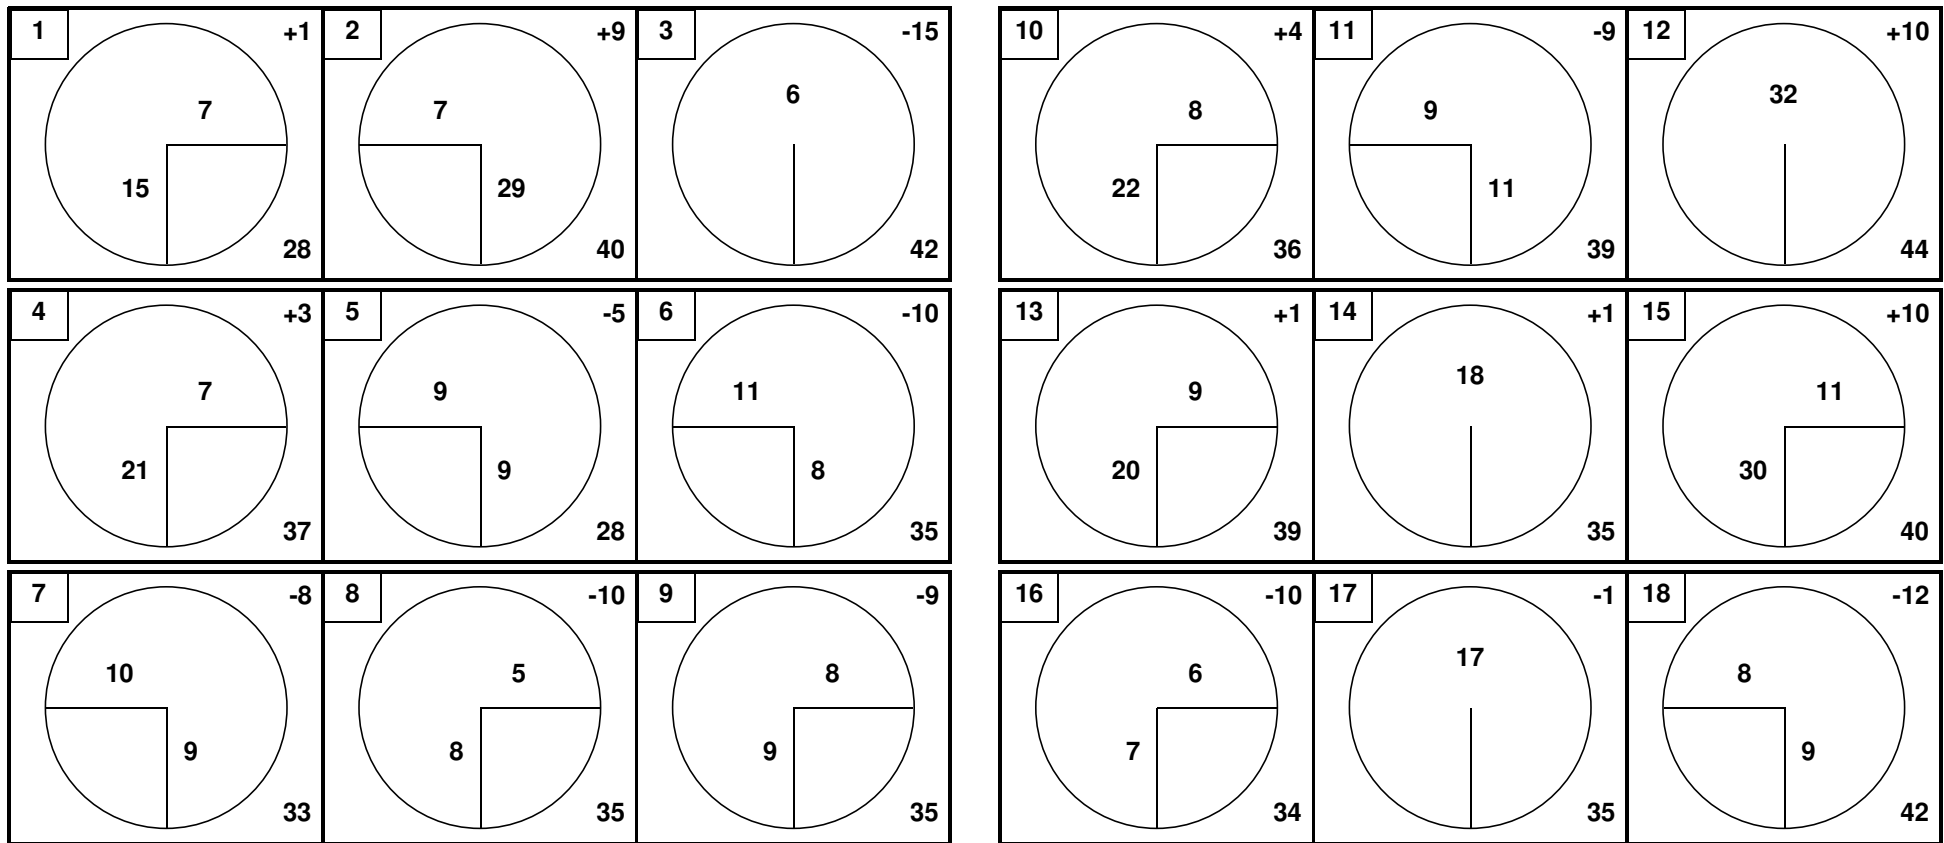

THE BOULDERZ SUMMIT
 LEGENDS ON THE NIAGARA - BATTLEFIELD
 MONDAY AUGUST 23, 2021

The GTA AM Tour Pace of Play Policy is in effect for this tournament

Below are situations when groups are considered OUT OF POSITION and may be subject to penalty:

1. The first group to start will be considered out of position if, at any time during the round, they exceed the time allotted to play.
2. Any following group is out of position if,
 - A. when starting play of any par 3 or 4 hole the preceding group has completed play of the hole OR takes more than the allotted time to finish a hole, and
 - B. when starting play of any par 5 hole, the preceding group of players is on the putting green OR takes more than the allotted time to finish a hole.
3. Pace of play will be monitored by the GTA AM TOUR. Any group out of position MUST regain it's position.
4. A group that is out of position will normally be so informed by the Committee prior to monitoring and timing. However, the Committee reserves the right to time any group that the Committee deems is out of position, whether or not the group has been informed.
5. Any player in a group which is out of position is subject to penalty (as described in the GTA Am Tour's Pace of Play Policy) for undue delay if, during the round, he twice takes 40 seconds or more to play a stroke.